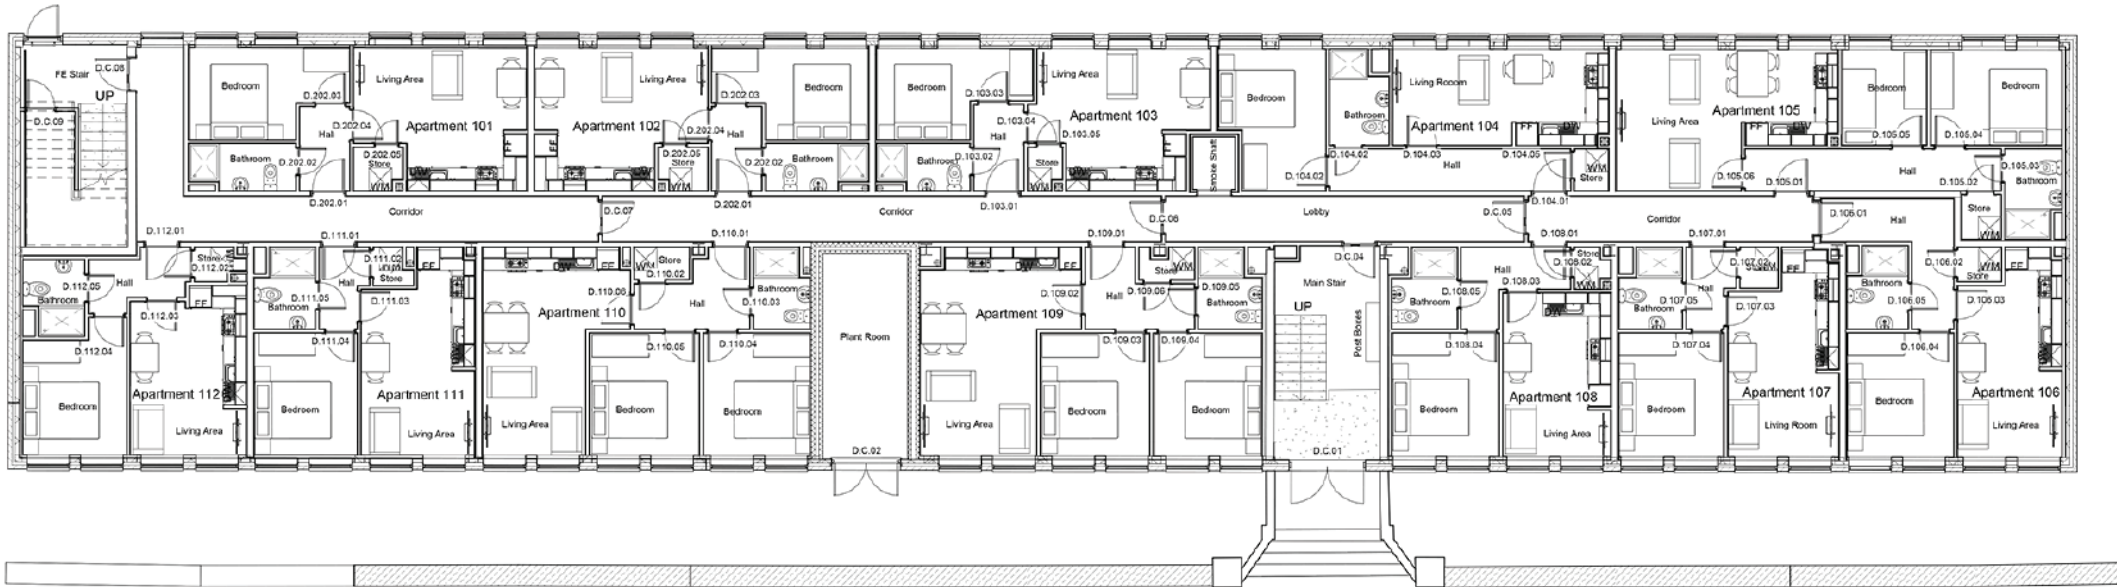

THE SPRINGS HALIFAX

FLOOR PLANS

GROUND FLOOR

FIRST FLOOR

SECOND FLOOR

FURTHER INFORMATION

global-residential.com | 0124 270 2835 | sales@global-residential.com
Festival House, Jessop Avenue, Cheltenham GL50 3SH