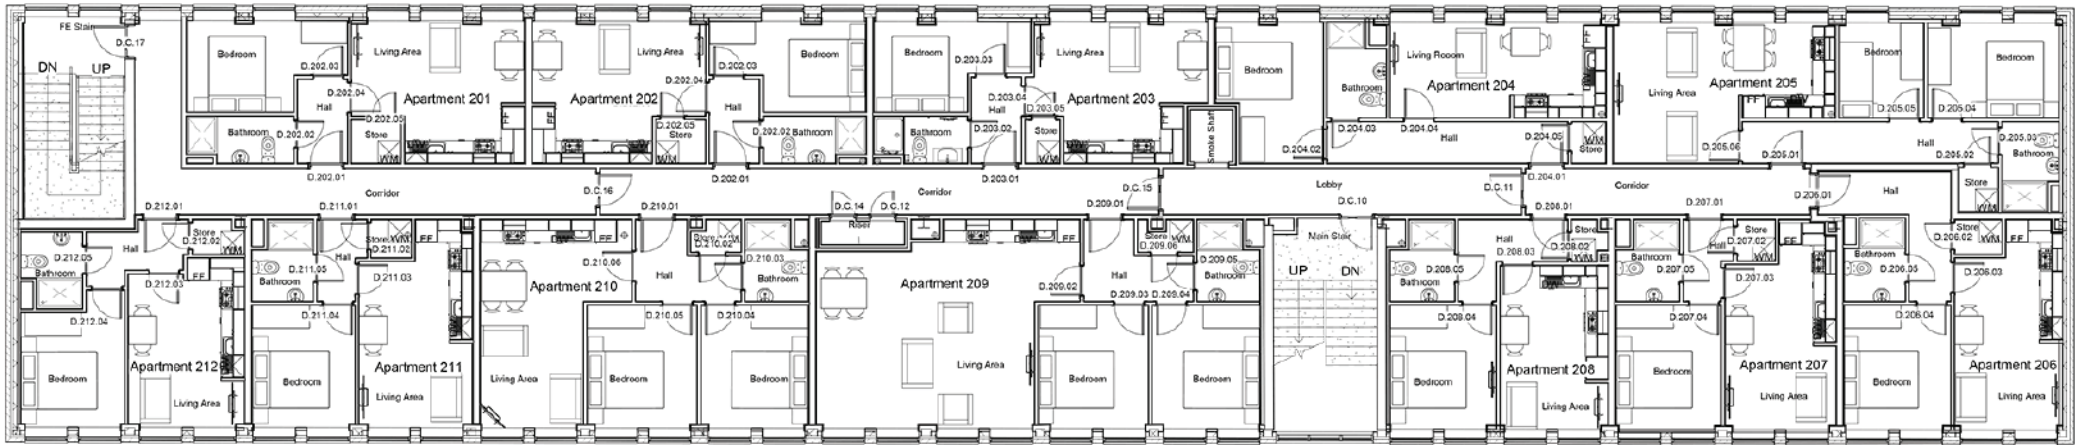

THE SPRINGS HALIFAX

FLOOR PLANS

GROUND FLOOR

FIRST FLOOR

SECOND FLOOR

FURTHER INFORMATION

global-residential.com | 0124 270 2835 | sales@global-residential.com
Festival House, Jessop Avenue, Cheltenham GL50 3SH