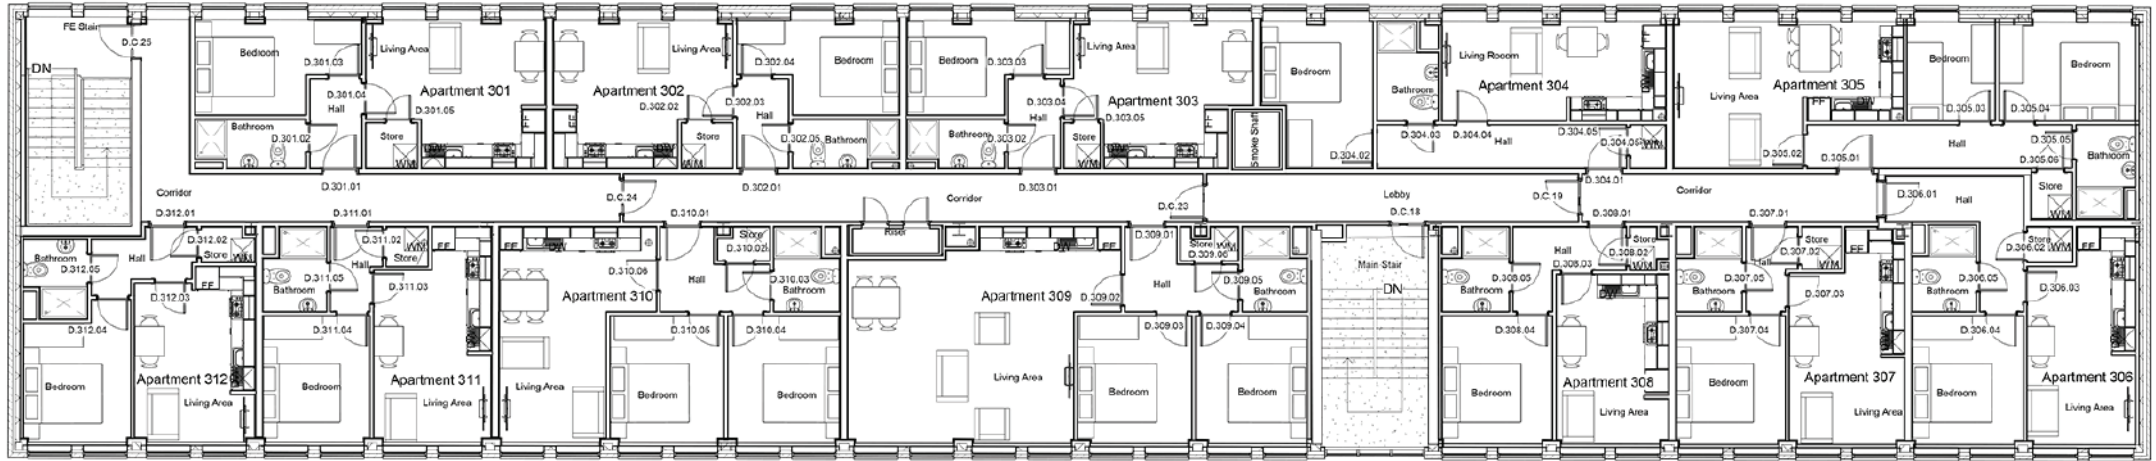

THE SPRINGS HALIFAX

FLOOR PLANS

GROUND FLOOR

FIRST FLOOR

SECOND FLOOR

FURTHER INFORMATION

global-residential.com | 0124 270 2835 | sales@global-residential.com
Festival House, Jessop Avenue, Cheltenham GL50 3SH